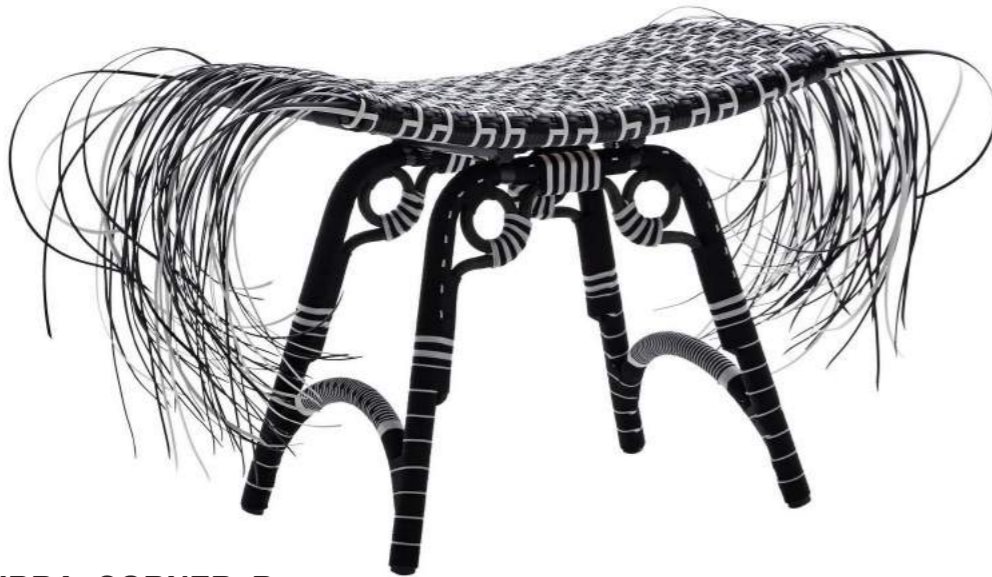

Powder coated steel stool. Derocate with rattan weave with black and white polyethylene stripe.

w52 x d32 x h45 cm

LIBRA_CORNER_W

*Black, White
Corner white pattern*

LIBRA_CORNER_B

*Black, White
Corner Black pattern*