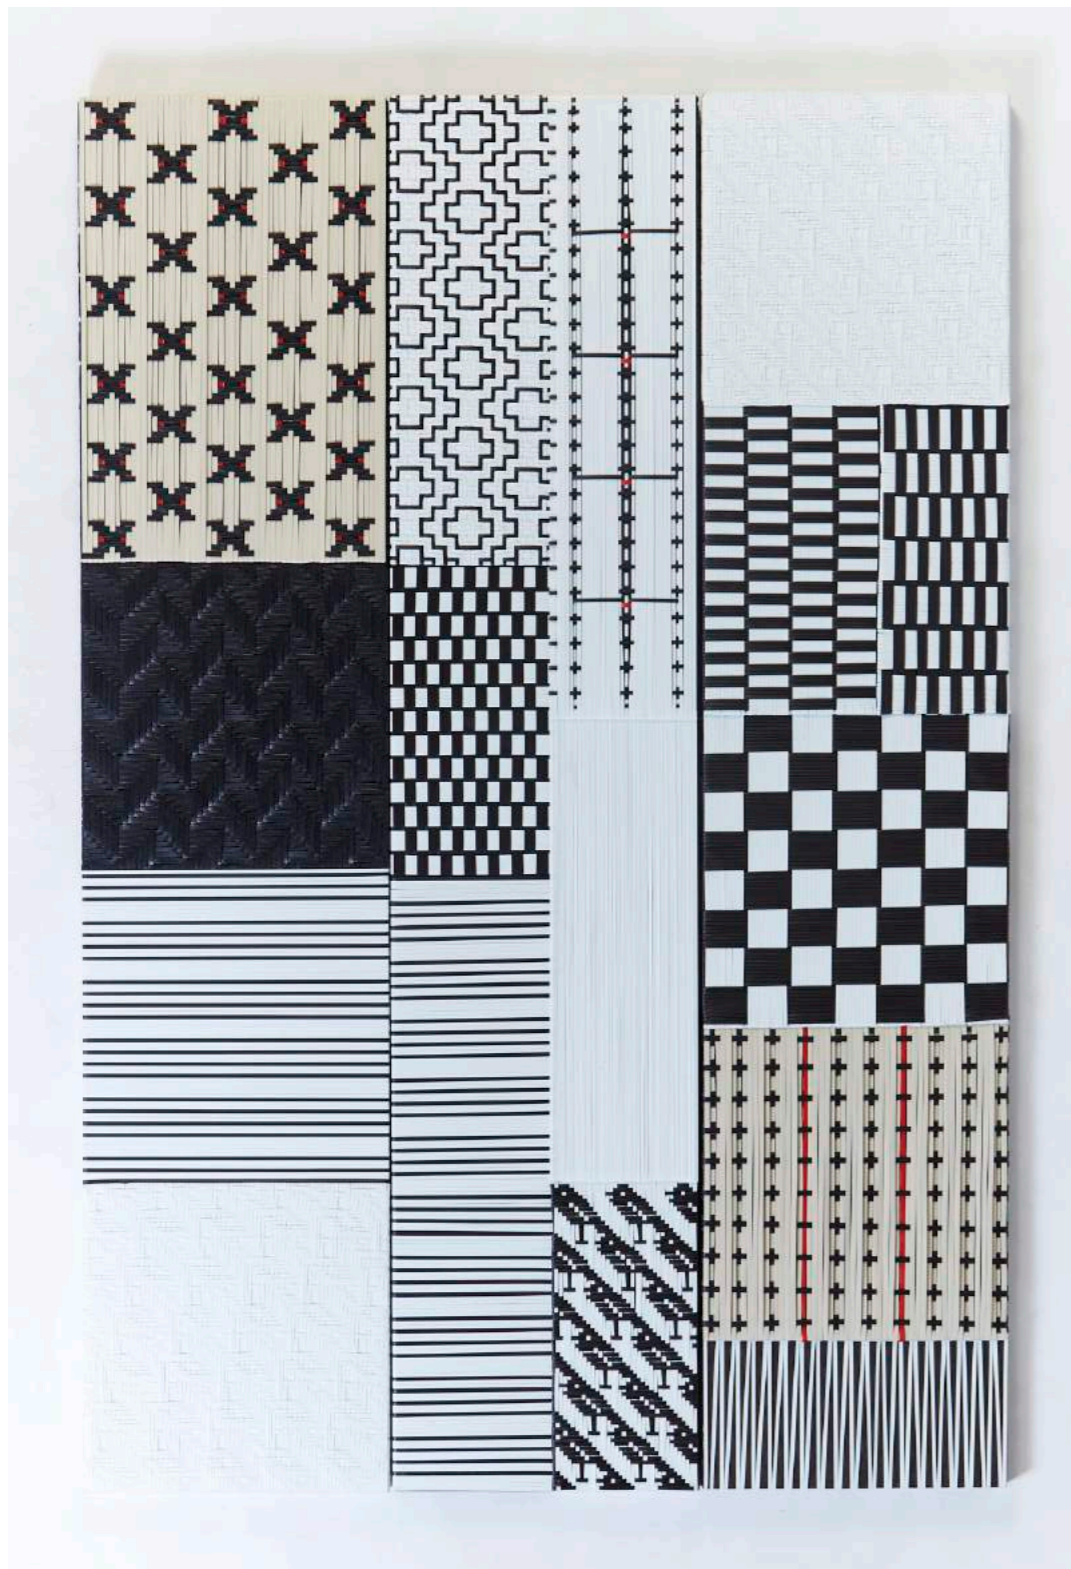

w84 x d45 x h173 cm

MARCO_DECO

*Black
Deco Pattern*

w84 x d45 x h173 cm

ASA Wall

Rubber-wood structure. Finish with various weaving patterns in 100% recycled PE plastic.

ASA_WALL_COMA

Composition A
Black, White, Cream with Red accent