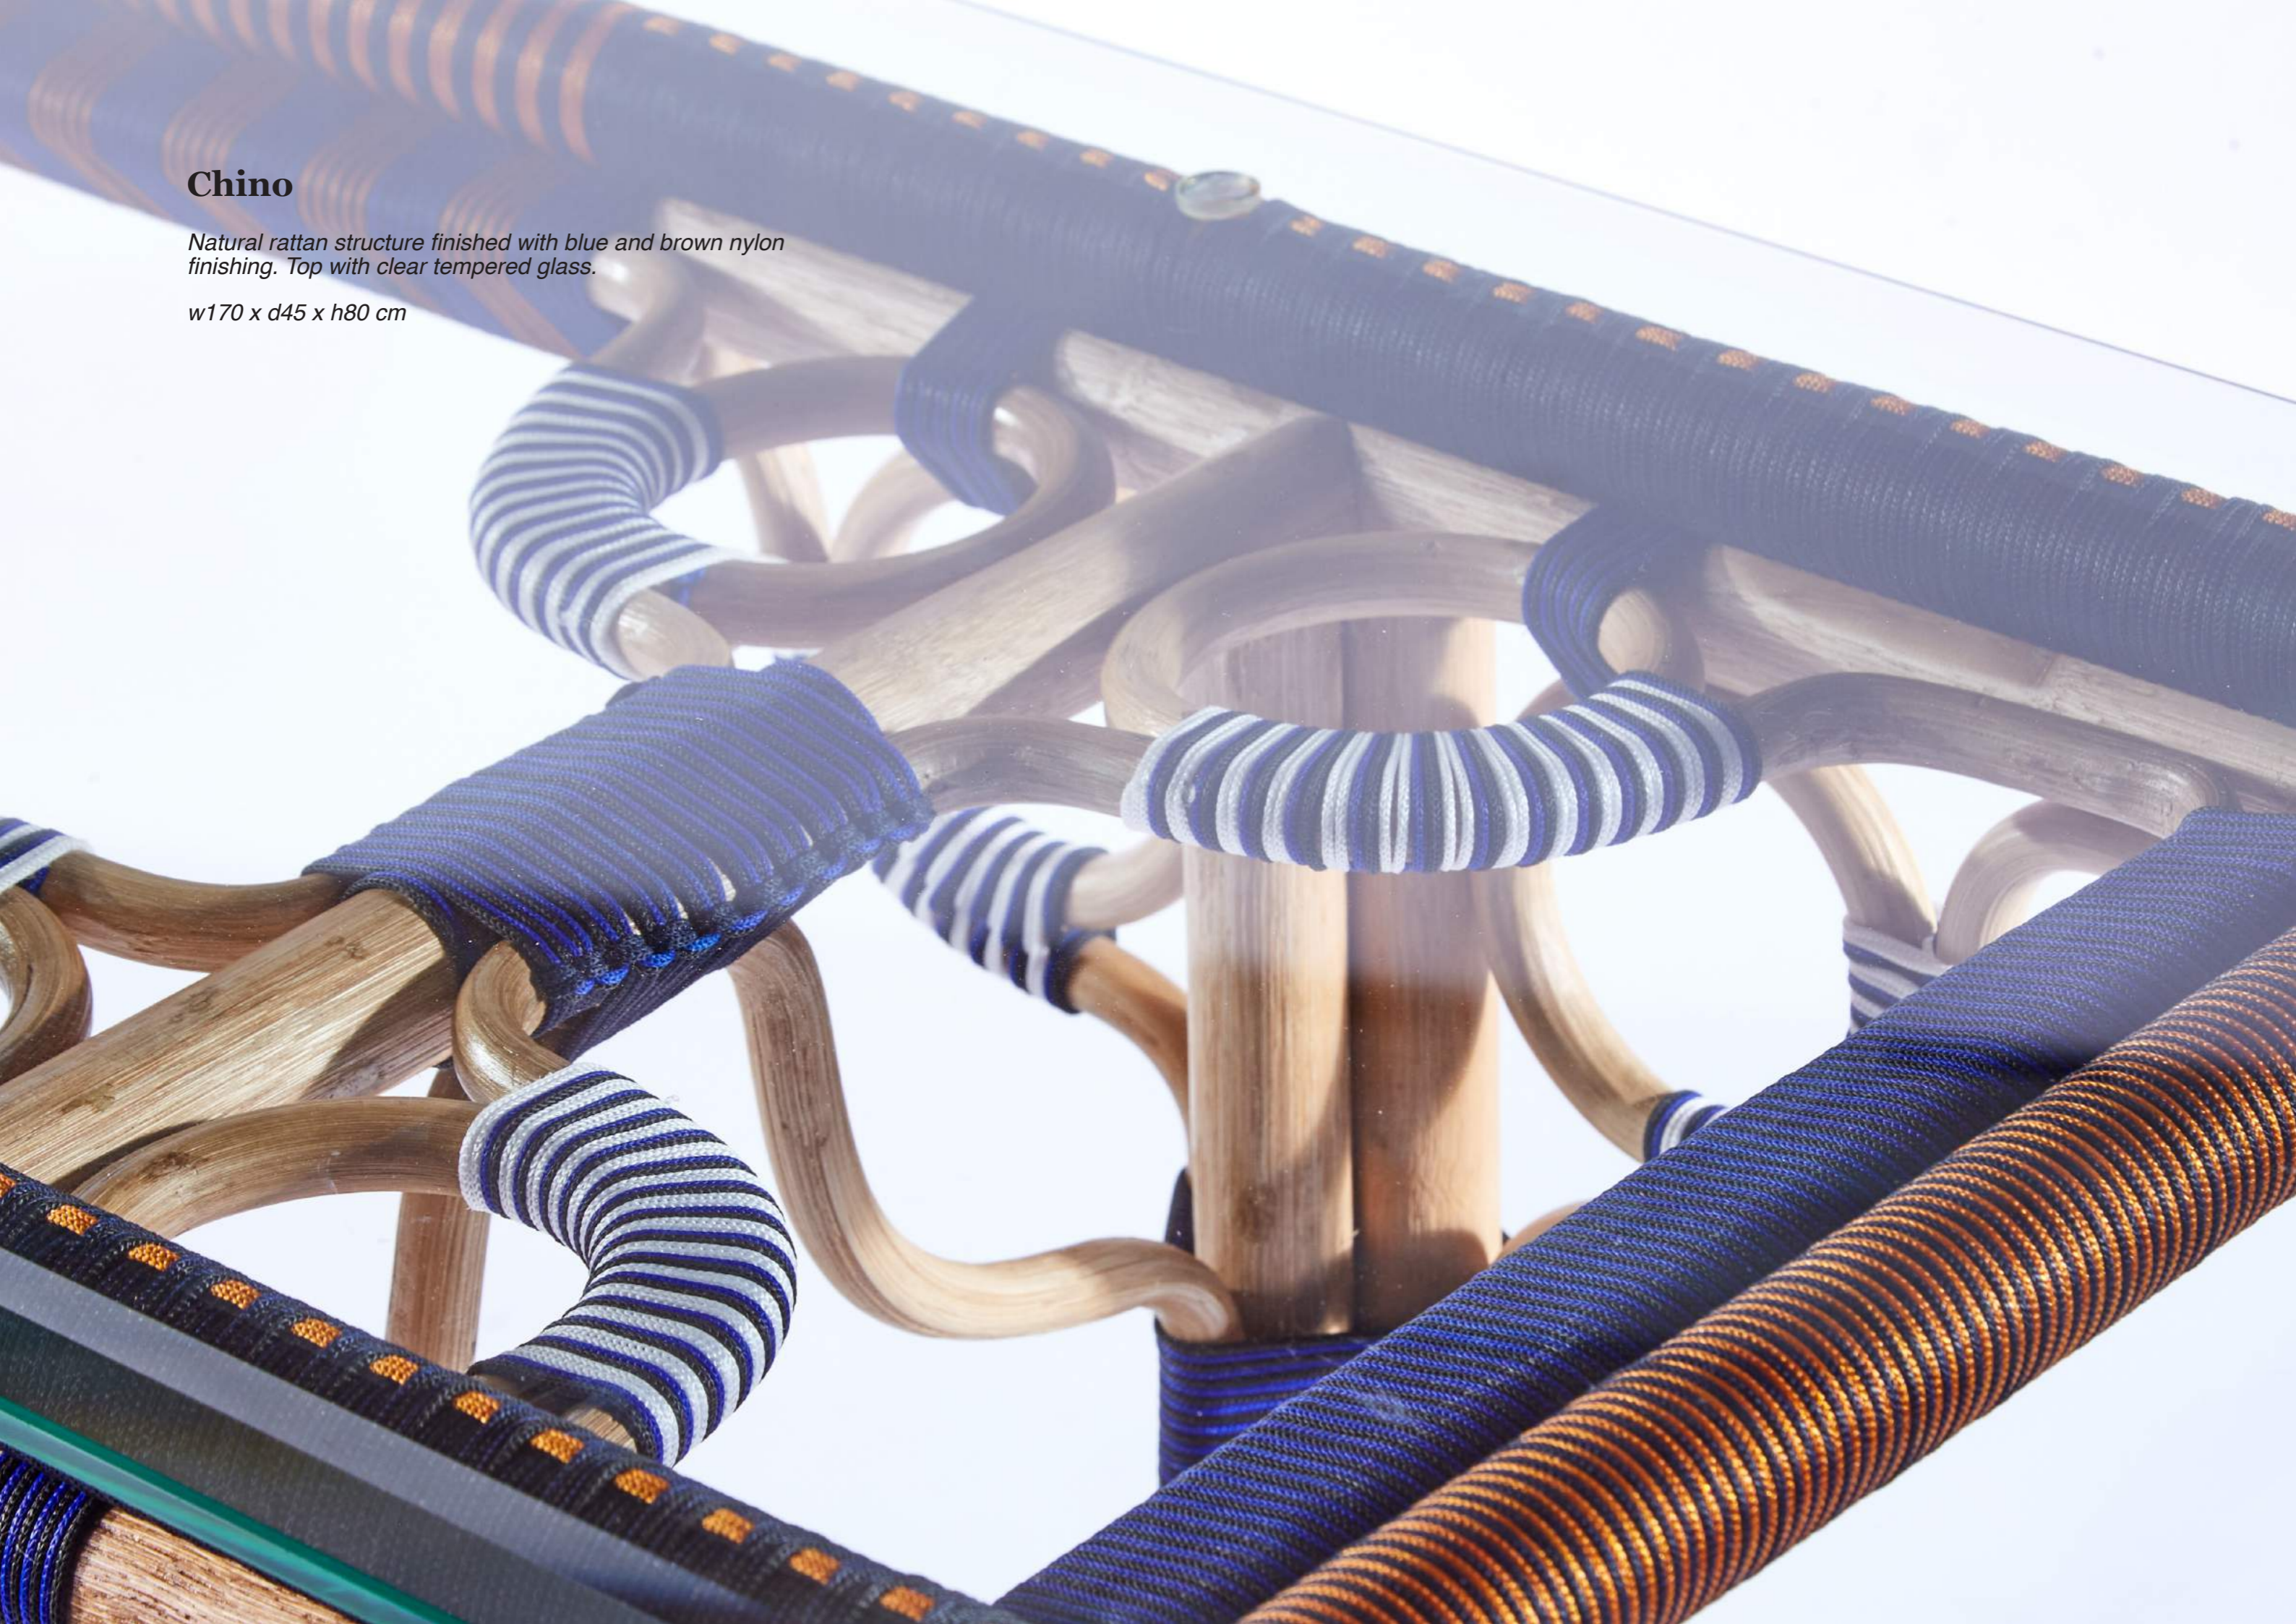

Chino

Natural rattan structure finished with blue and brown nylon finishing. Top with clear tempered glass.

w170 x d45 x h80 cm