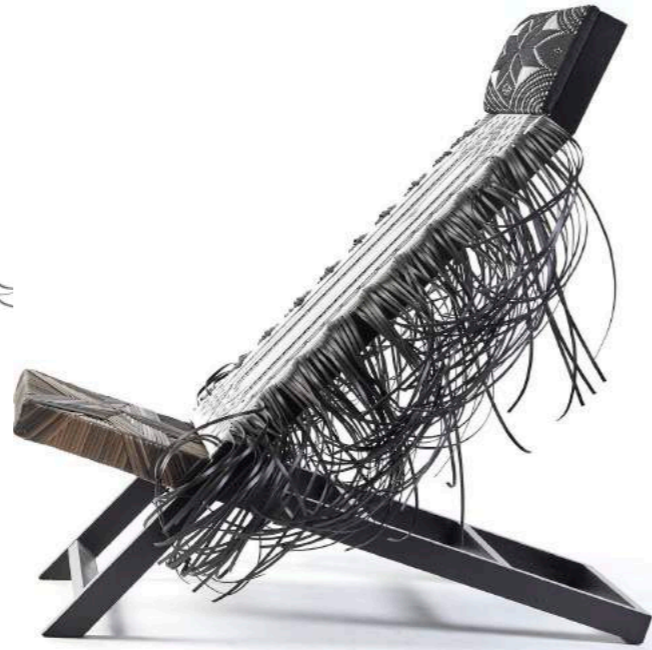

SUNBED_CASTLE_BW

*Head : Black
Back : Castel pattern
Seat : Brown*