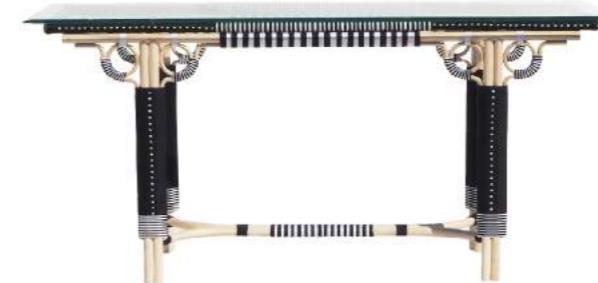

Chino

Natural rattan structure finished with nylon finishing. Top with clear tempered glass.

dimension 170x45x80 cm
weight 31 kg

SKU Black White | Blue Copper