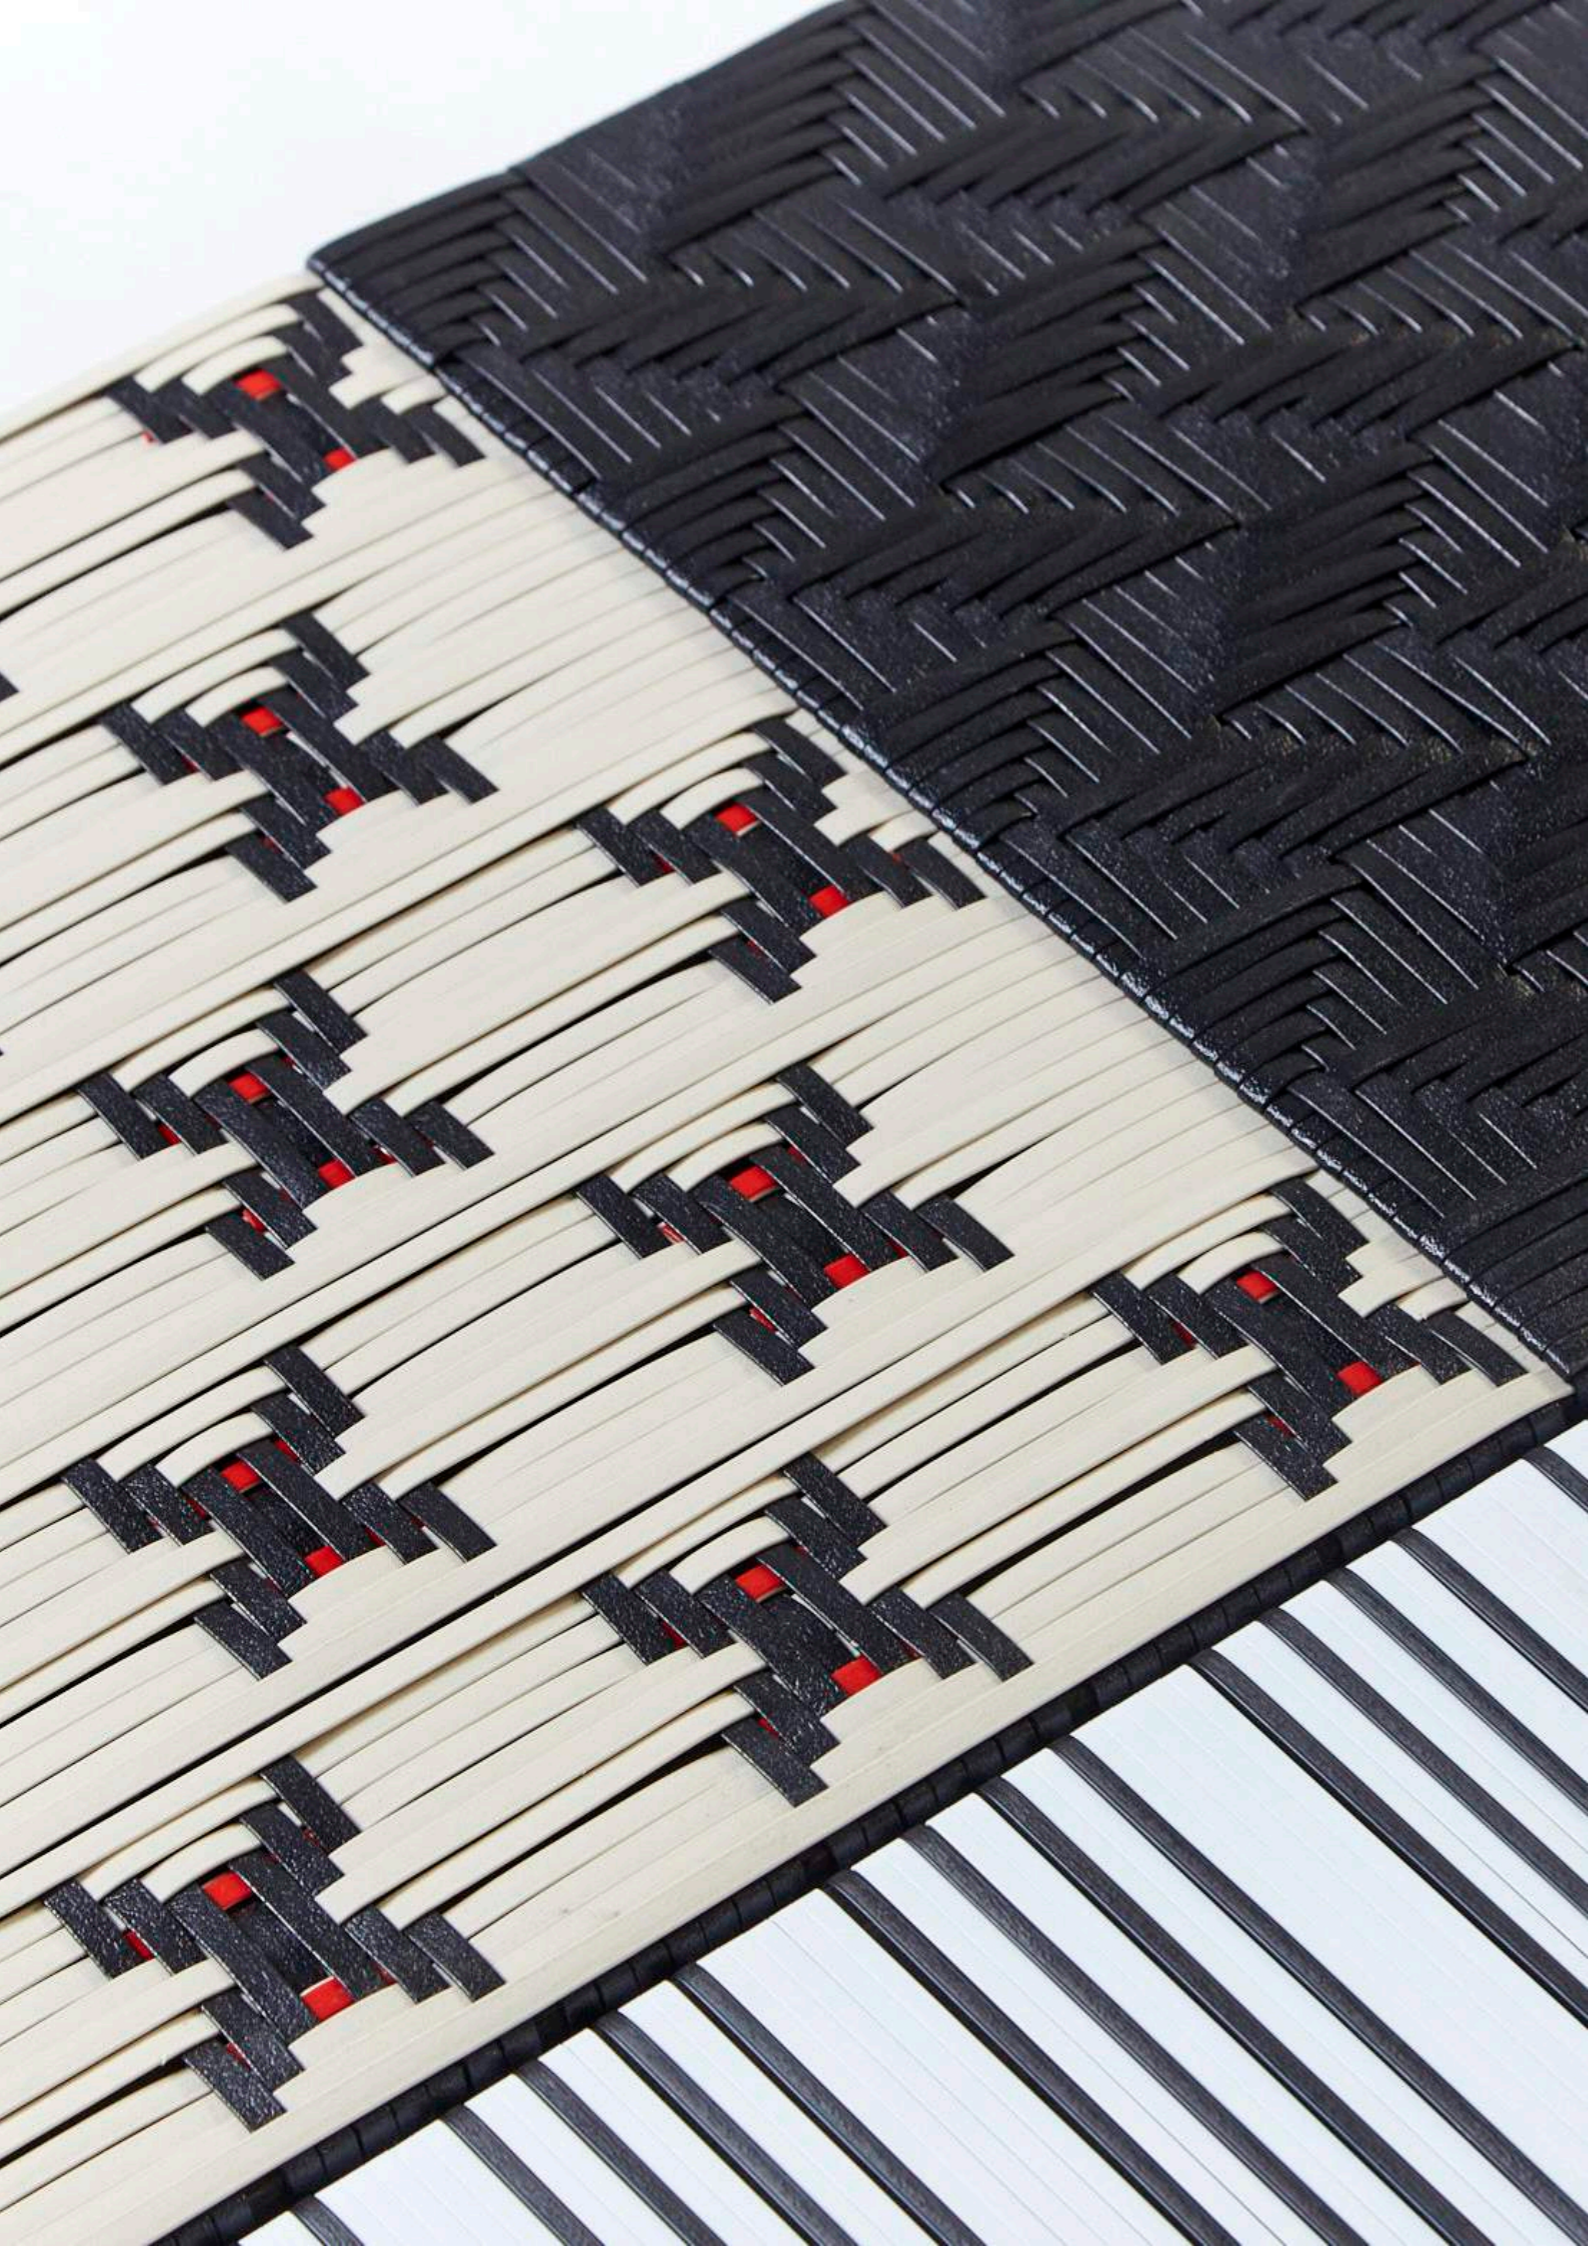

w84 x d45 x h173 cm

MARCO_DECO

*Black
Deco Pattern*

w84 x d45 x h173 cm

ASA Wall

Rubber-wood structure. Finish with various weaving patterns in 100% recycled PE plastic.

ASA_WALL_COMA

Composition A
Black, White, Cream with Red accent