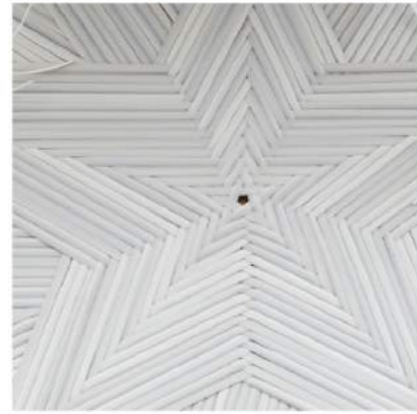

Diamond pattern

Corner pattern black

Corner pattern white

Hook pattern Black

Arrow pattern

Dots pattern

Pattern available for
-
Rojjarnar backrest
Libra seat

Star pattern brown