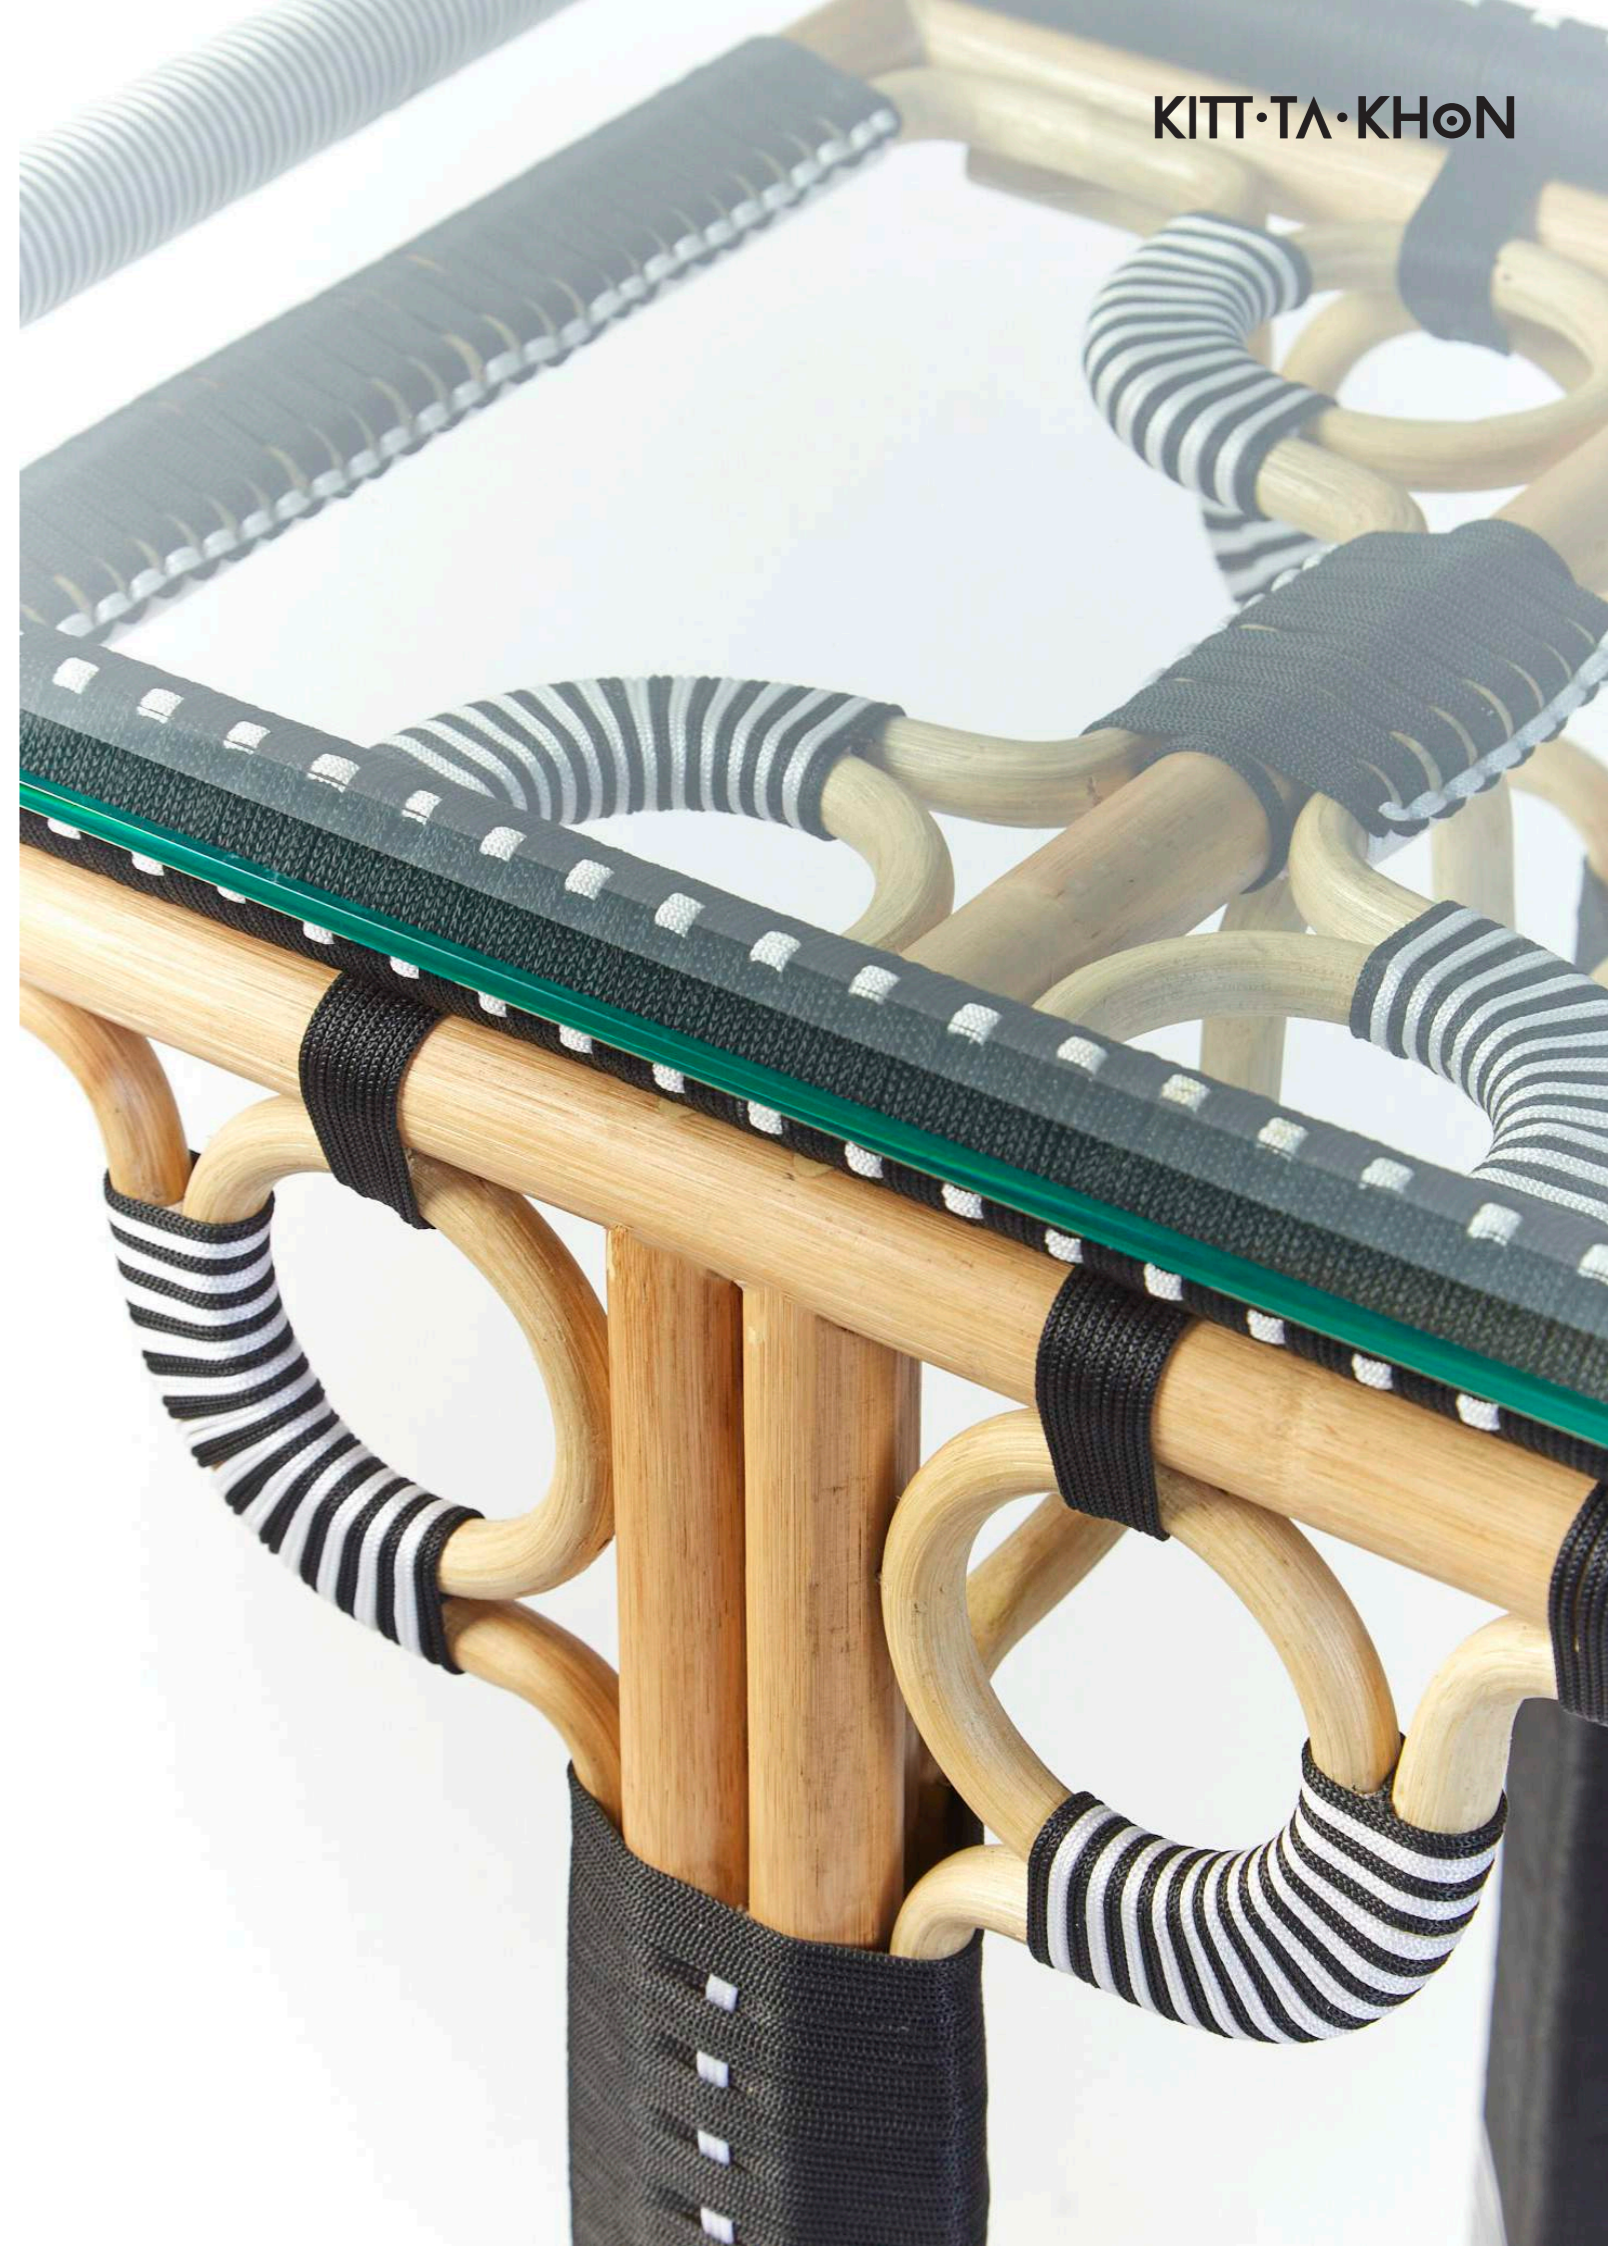

CHINO_BW

*Natural
Black and White*

w170 x d45 x h80 cm