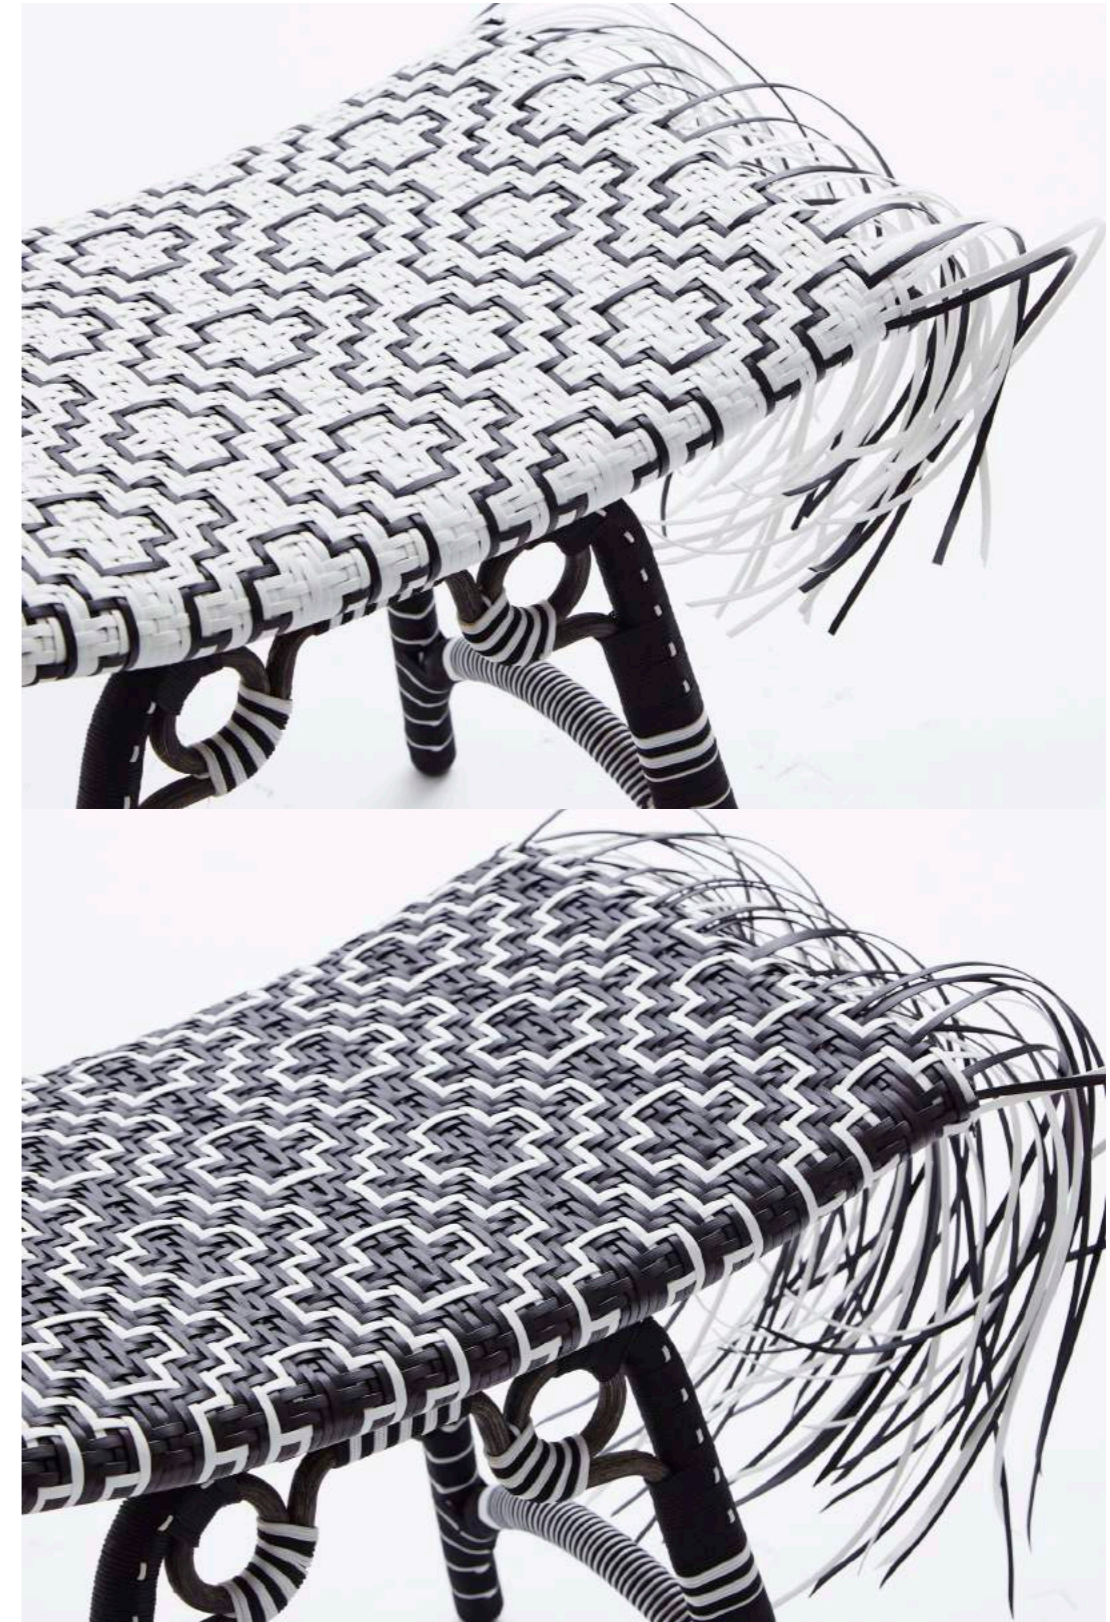

*Black, White
Corner white pattern*

*Black, White
Corner Black pattern*

w52 x d32 x h45 cm