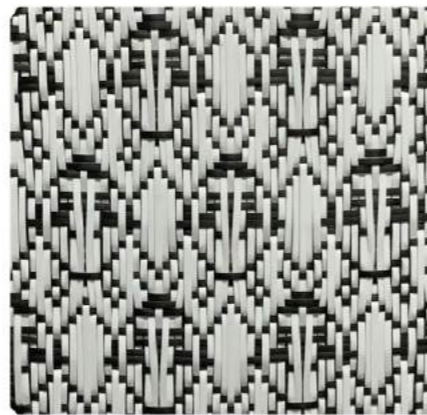

Rubic cream

Pattern available for
-
Fat boy seat

ABCDEFGHI
JKLMNOP
QRSTUVWXYZ
)(*,.

Flower Black

Flower White

BugBug

LoveLove

BirdBird

Pattern available for
-
Salee Top

Pattern available for
-
KodKod

Black Rim

Black White Rim

Green Yellow

Pale Green

Blue Copper

Coffee