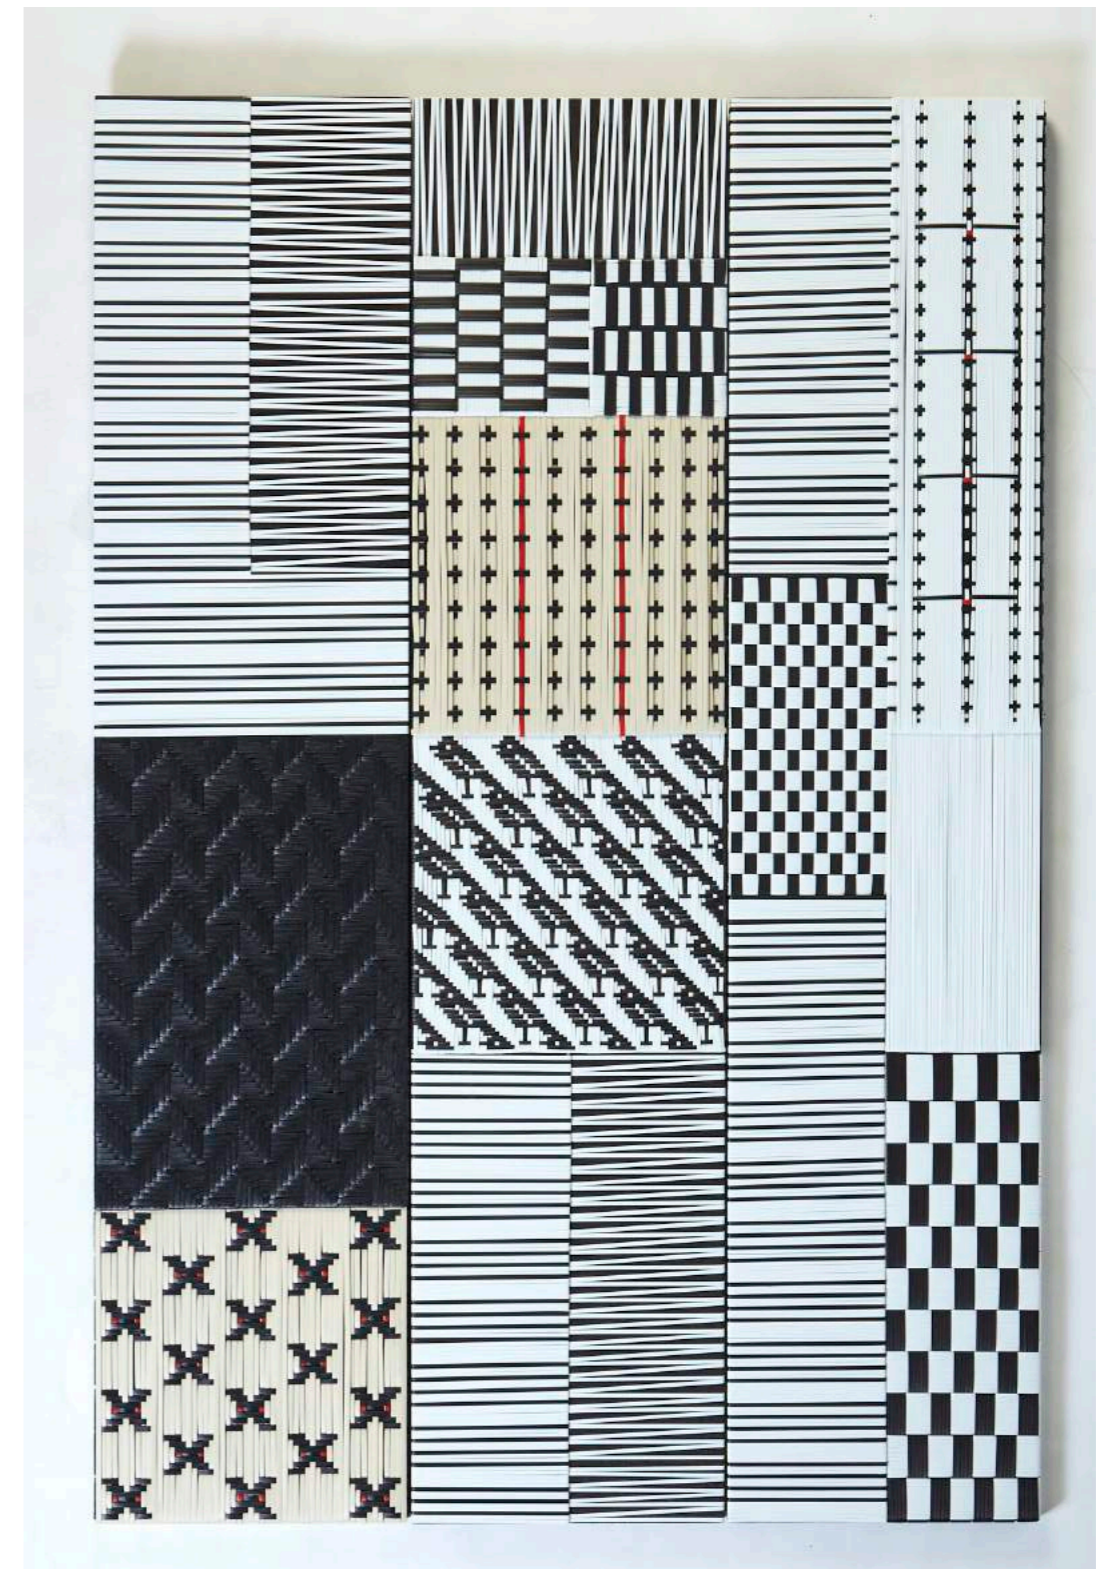

ASA_WALL_COMB

Composition B