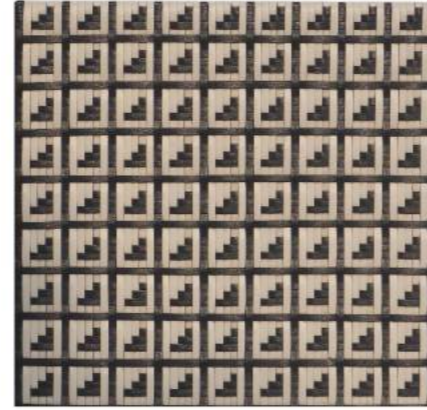

White and black

Pattern available for
-
Hula Skirt

Text pattern
(text can be customize up to six letters)

Painted

Checker Cream

Pattern available for
-
Fat boy back rest

Checker Cream

Checker Black