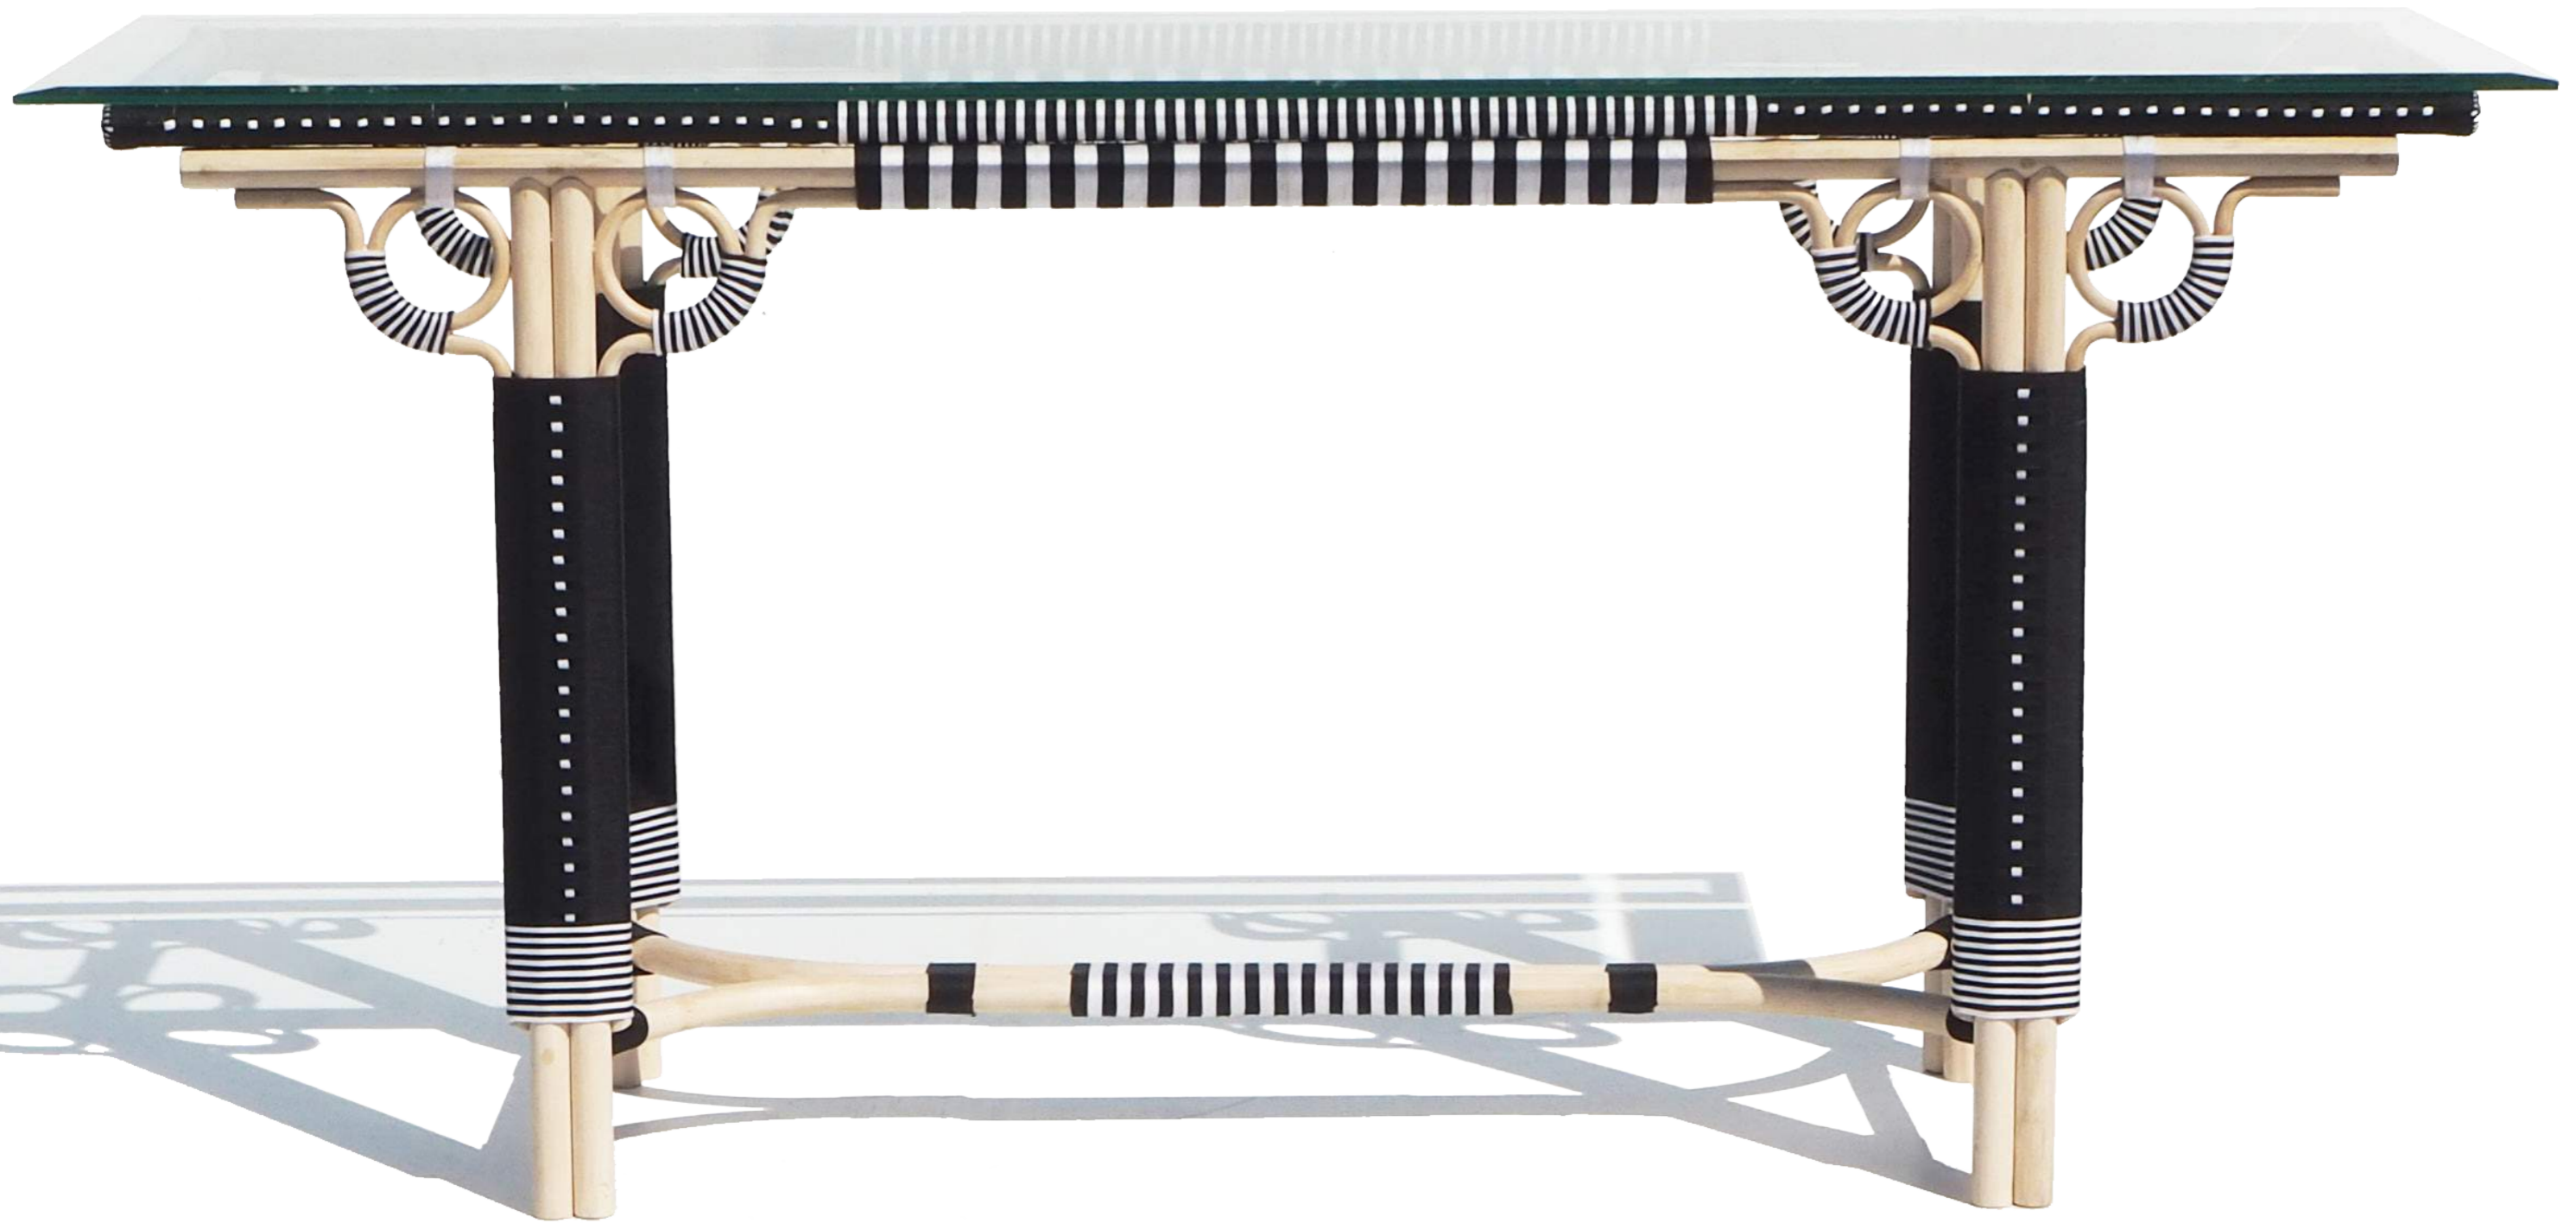

Chino

Natural rattan structure finished with black and white nylon finishing. Top with clear tempered glass.

w170 x d45 x h80 cm