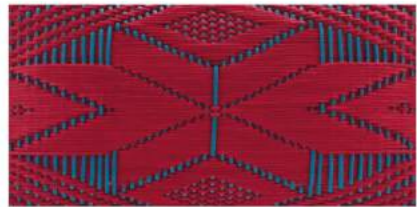

Pattern available for
-
Rojjarnar backrest
Libra seat

Pattern available for
-
Rojjarnar Seat
Hula seat

Red

Pattern available for
-
Kaan So Pillow

Pattern available for
-
Hula Skirt