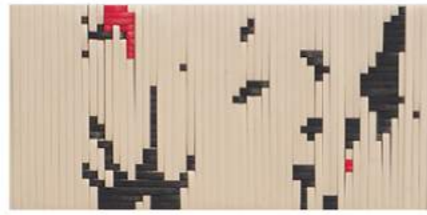

Painted

Pattern available for
-
Fat boy back rest

Pattern available for
-
Fat boy seat

ABCDEFGHI
JKLMNOP
QRSTUVWXYZ
)(*,.

Pattern available for
-
Salee Top