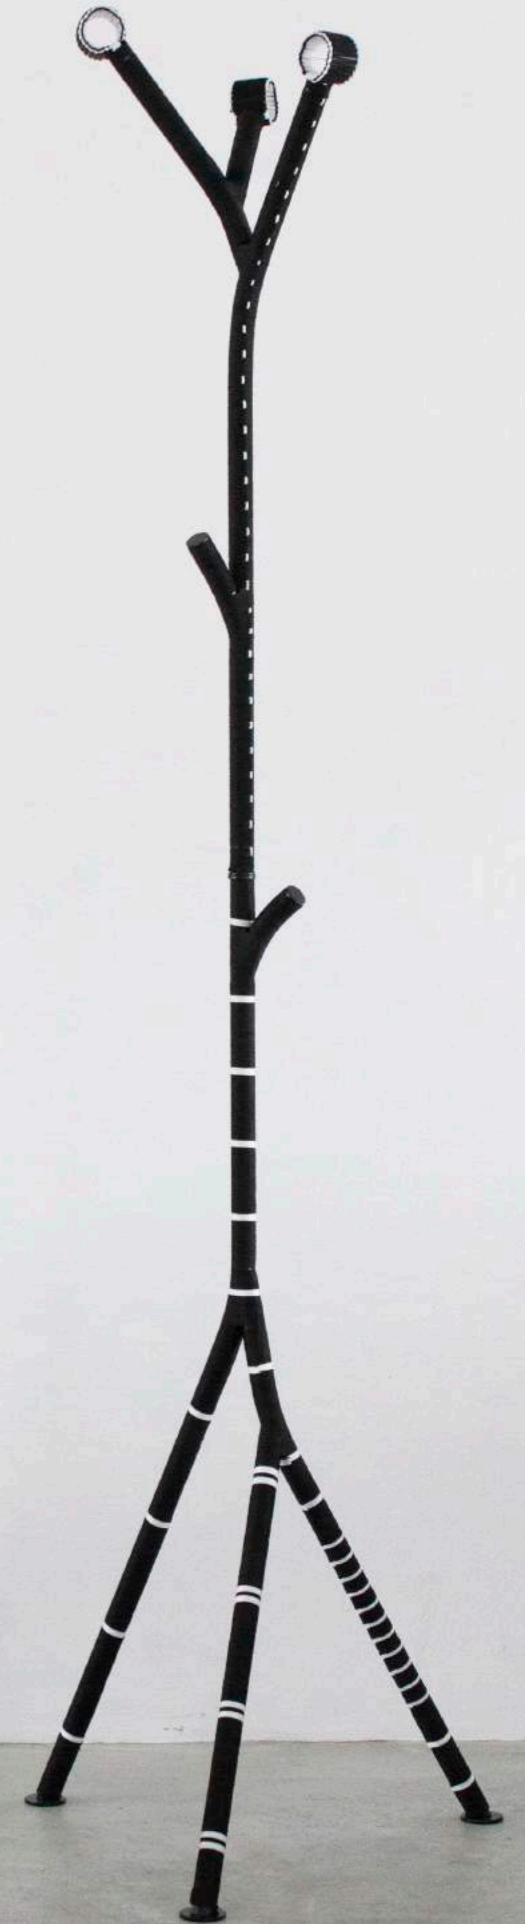

SHAMA

Black

w40 x d47 x h167 cm

SHAMA_W_GD

Gradient pattern

w20 x d20 x h60 cm

Shama

Powder-coated steel coat rack with black and white nylon rope finish.

w40 x d47 x h167 cm