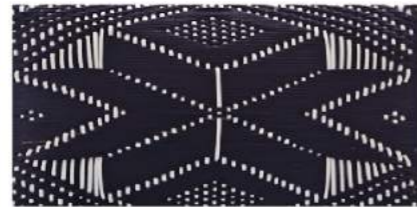

Star pattern ivory

Star pattern black

Pattern available for
-
Rojjarnar Seat
Hula seat

Red

Black

Blue

Pattern available for
-
Kaan So Pillow

Black and white