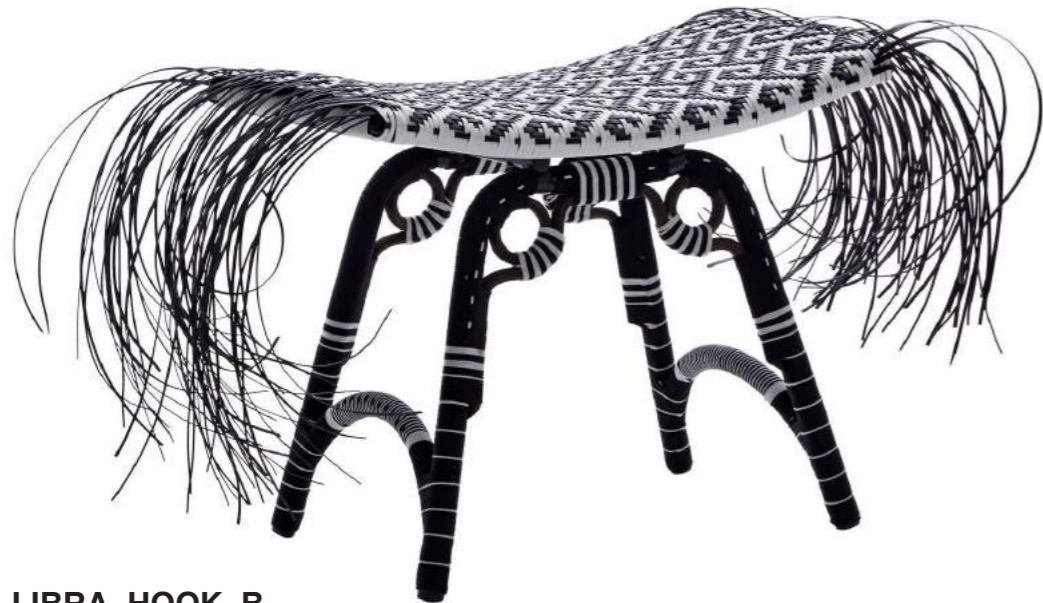

*Black, White
Diamond pattern*

LIBRA_HOOK_B

*Black, White
Hook pattern*

w52 x d32 x h45 cm